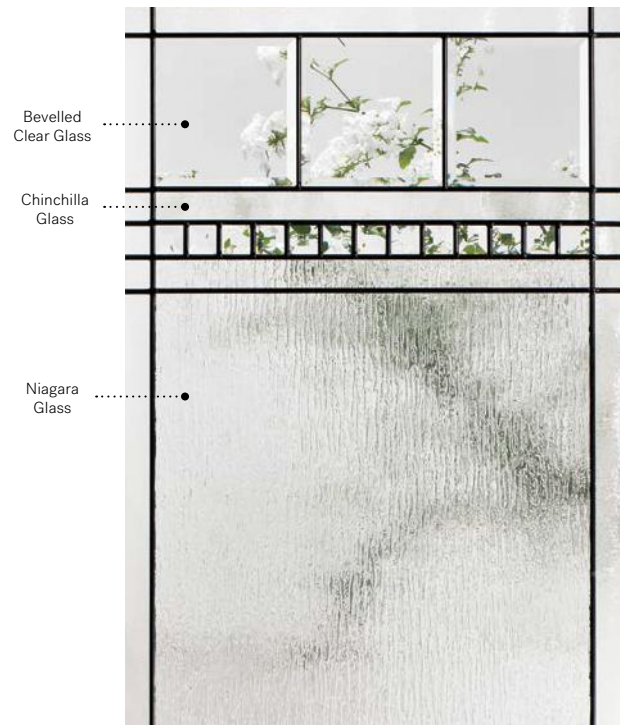

Celeste

Orleans steel door with Prestige Mouldings p.19. Celeste 22" x 48" doorglass with 8" x 48" sidelite p.69.

Celeste

Celeste juxtaposes different types of glass within its patina coming, creating a delicate geometric pattern with a refined and balanced light effect.

Orleans steel door p.19. Chanelle 22" x 48" doorglass with 8" x 48" sidelite p.71.

Chanelle

Chanelle will bring a stately, elegant and timeless touch to any home, classic or modern. With clean lines and bright bevels, it creates stunning light effects.

Stained glass: Chinchilla glass, bevelled clear glass and Niagara glass.

Caming: Patina.

Frames: Contemporary, Novapvc or Stainable.

Sidelites and transom: Looks great accompanied by Niagara glass.

Available in custom sizes.