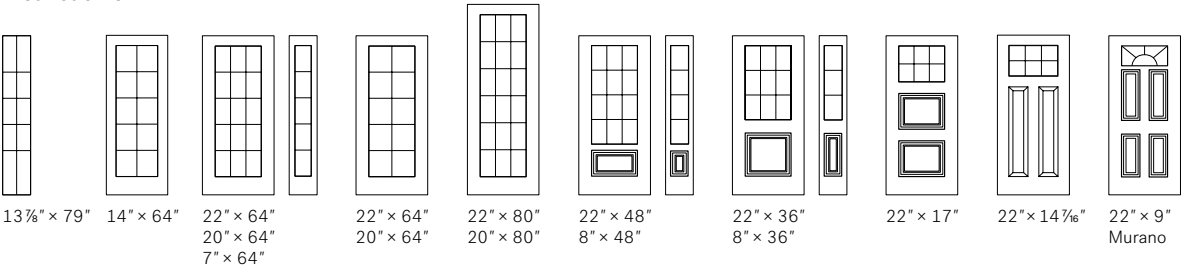

Distinction Grill

13 7/8" x 79" 14" x 64" 22" x 64"
20" x 64"
7" x 64"
22" x 64"
20" x 64"
22" x 80"
20" x 80"
22" x 48"
8" x 48"
22" x 36"
8" x 36"
22" x 17"
22" x 14 7/16"
22" x 9"
Murano

Classic Grill