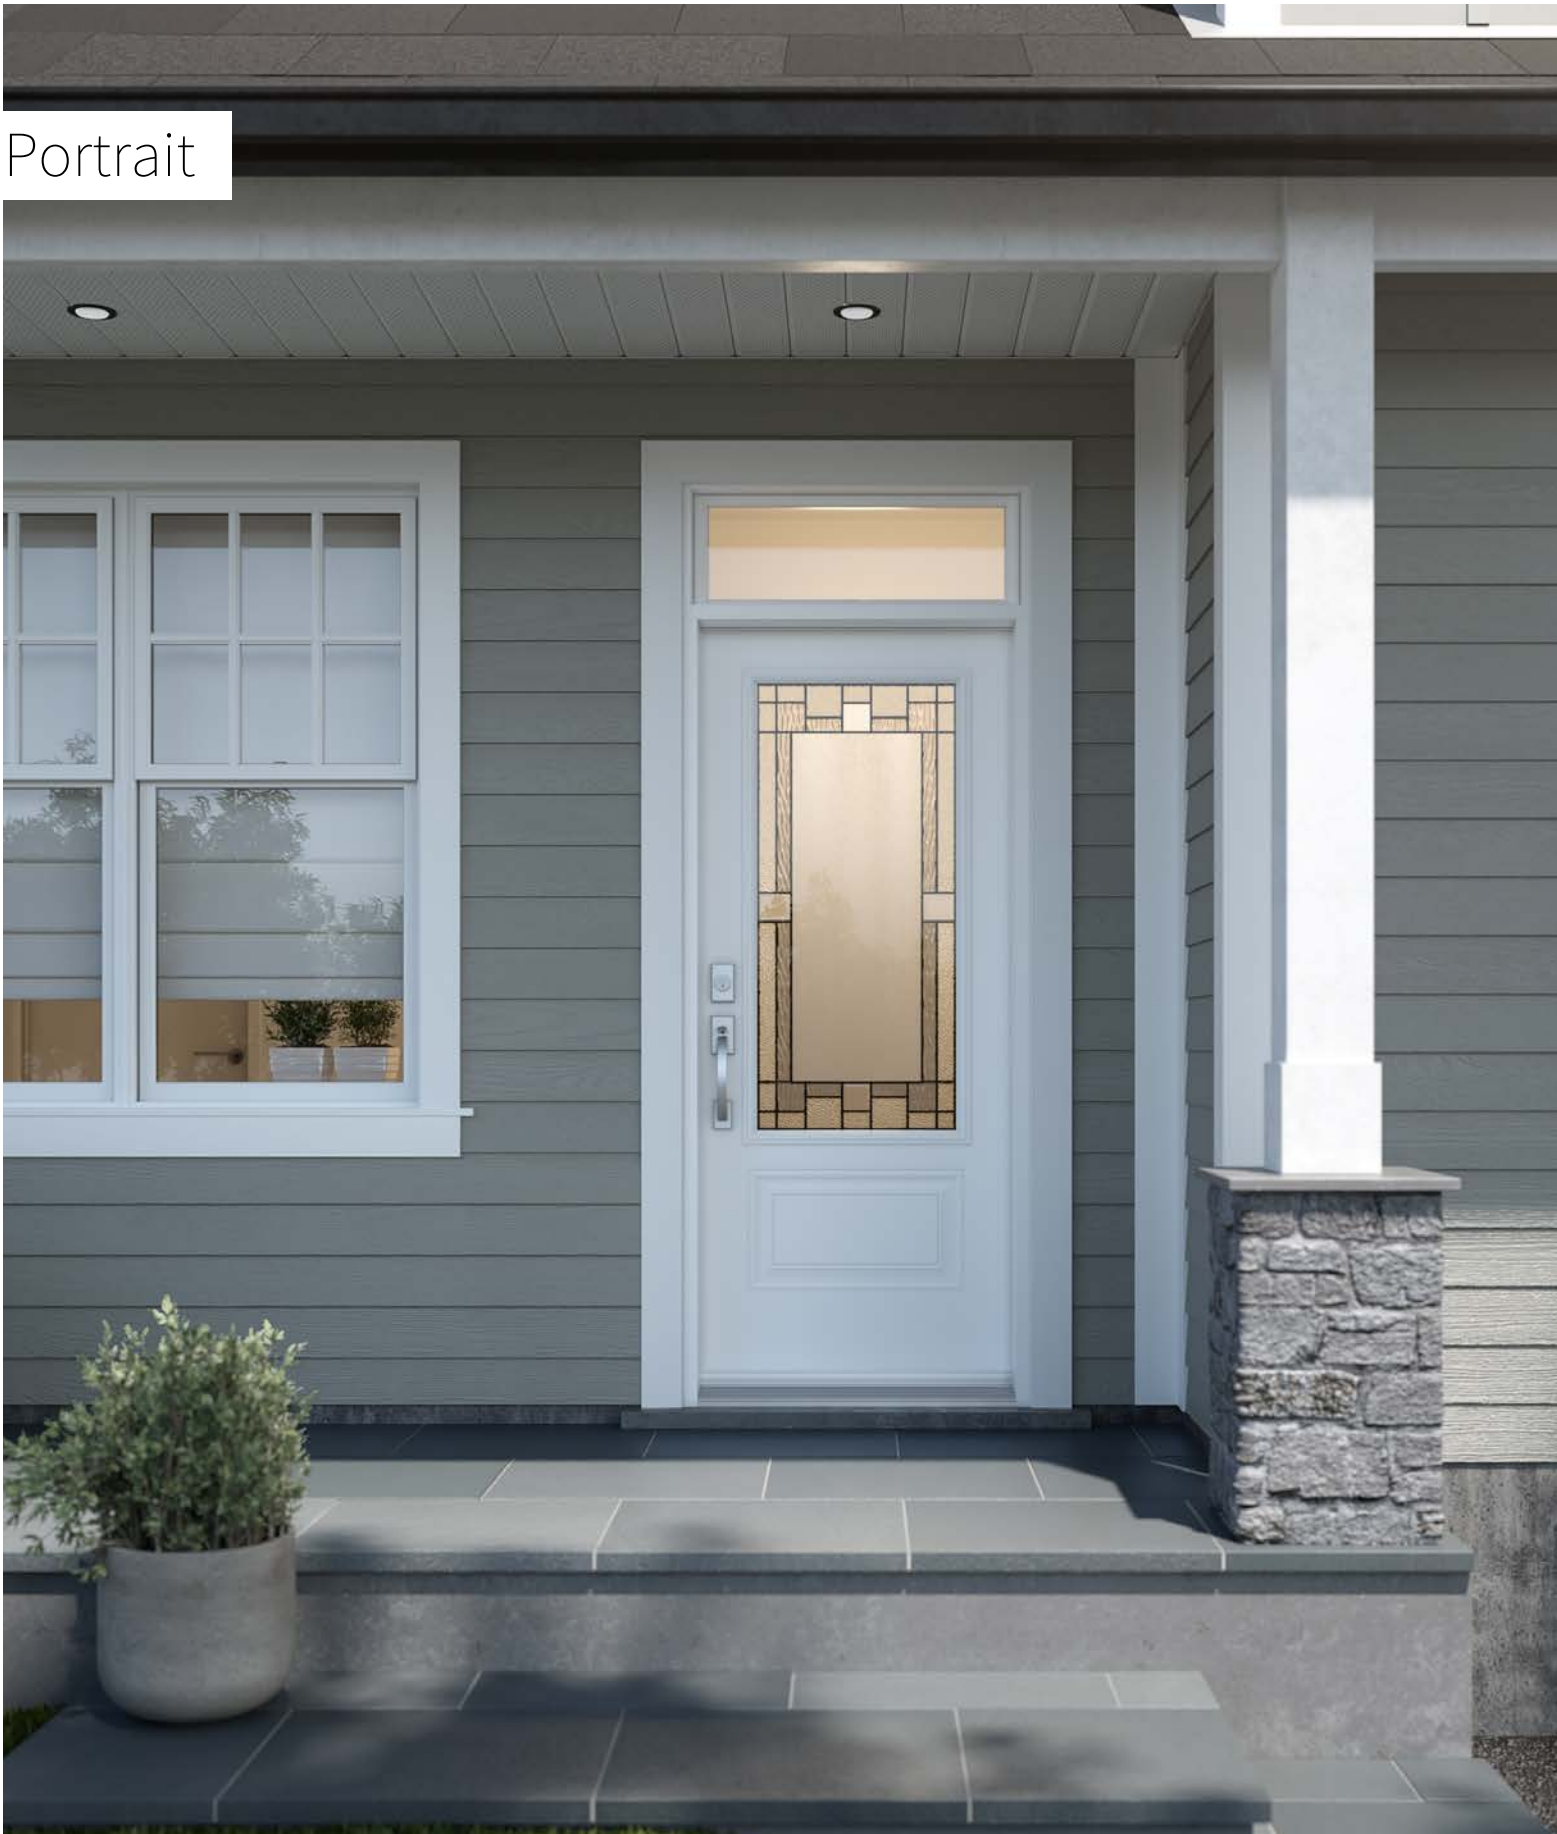

Zinc Pat.
002 005
001 004

Portrait

Orleans steel door p.19. Portrait 22" x 48" doorglass with clear glass transom.

Portrait

This Craftsman style inspired stained glass is made up of textures that evoke the beauty of nature. While the chinchilla glass dances with the sun, its diamond glass fills your entrance with sparkling light.