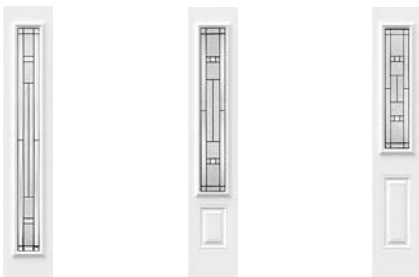

Frames	7" x 64"	8" x 48"	8" x 36"
	Zinc | Pat.	Zinc | Pat.	Zinc | Pat.
Contemporary	10-261-005 | 008 | 010	10-261-017 | 008 | 010	10-261-010 | 007 | 009
Novapvc	10-261-005 | 007 | 001	10-261-017 | 007 | 001	10-261-010 | 006 | 001