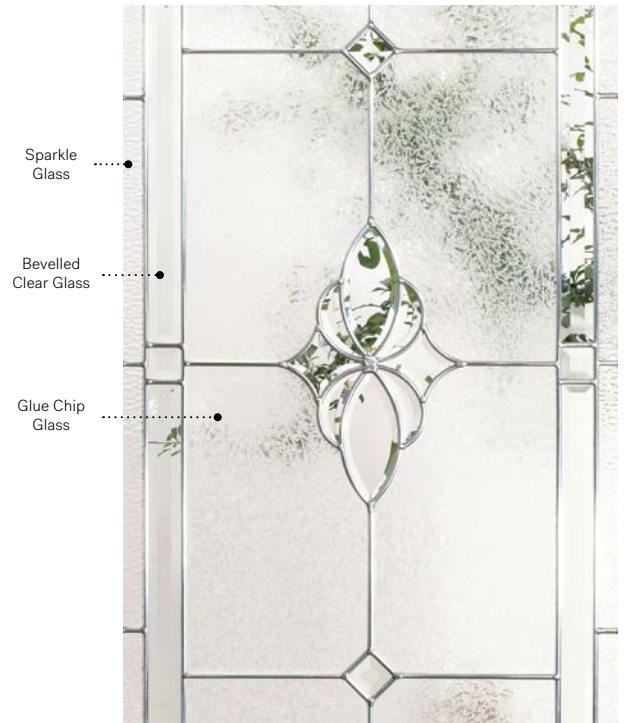

Mystique

Showcasing the beauty of handcrafted glass, Mystique combines pieces of bevelled glass to highlight its delicate centrepiece and create a stunning light effect.

Stained glass: Sparkle glass, Glue Chip glass and bevelled clear glass.

Caming: Zinc or Brass.

Frames: Novapvc or Stainable.

Sidelites and transom: Looks great accompanied by Glue Chip glass.

Available in custom sizes.

Privacy Level **2/5**
SEMI-PRIVATE

Frames 22" x 64"

	Zinc	Brass	Zinc	Brass	Zinc	Brass
Novapvc	10-084-060	008 002	10-084-057	008 002	10-084-050	012 002
Stainable	10-084-060	014 004	10-084-057	018 007	10-084-050	021 007