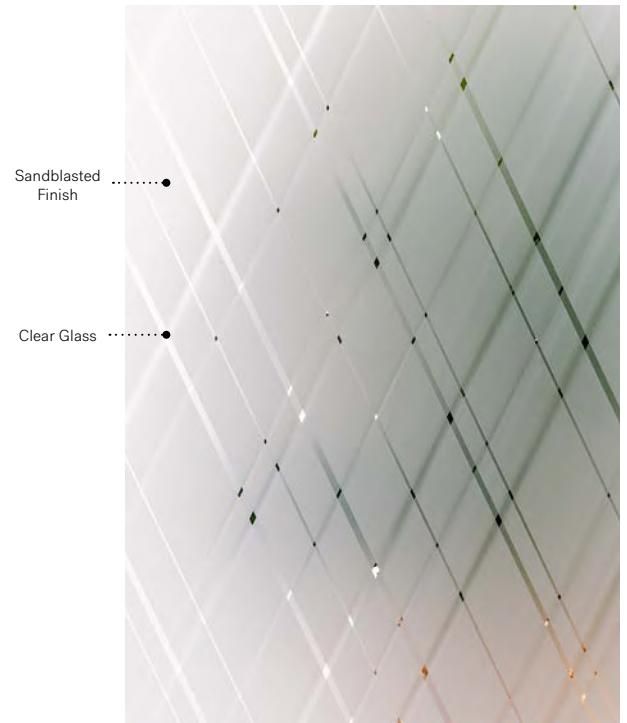

Arum

Arum offers the simplicity of Sandblasted finish glass with an elegant design and a high degree of privacy. Fine diagonal lines intertwine to create a pattern that will enhance the look of your home for both renovation and new construction projects.

Silkscreened glass: Dual layered Sandblasted finish on clear glass.

Frames: Contemporary or Novapvc.

Sidelites and transom: Looks great accompanied by Sandblasted finish or Clear glass.

Privacy Level **4/5**
PRIVATE

Frames	22" x 64"	22" x 48"	22" x 36"	22" x 17"	22" x 14 7/8"
Contemporary	07-383-060-002	07-383-057-002	07-383-050-002	07-383-259-002	07-383-260-002
Novapvc	07-383-060-001	07-383-057-001	07-383-050-001	07-383-259-001	07-383-260-001

Frames	7" x 64"	8" x 48"	8" x 36"	13 7/8" x 79" Tip-to-tip
Contemporary	07-383-005-002	07-383-017-002	07-383-010-002	07-383-211-001
Novapvc	07-383-005-001	07-383-017-001	07-383-010-001