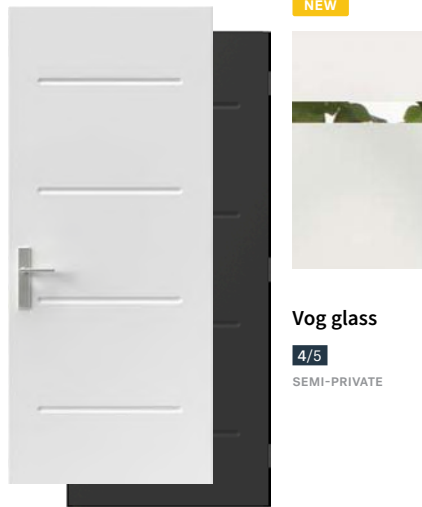

For more information, visit novatechgroup.com

Design Collection

Vog

Vog steel door with Vog 2 Accents p.14. Standard+ Vog garage door by Garaga.

Vog

Horizontal lines and angular embossed details provide a graceful and simple style. Dare to finish your door in an eye-catching colour that will give your home its very own signature look.