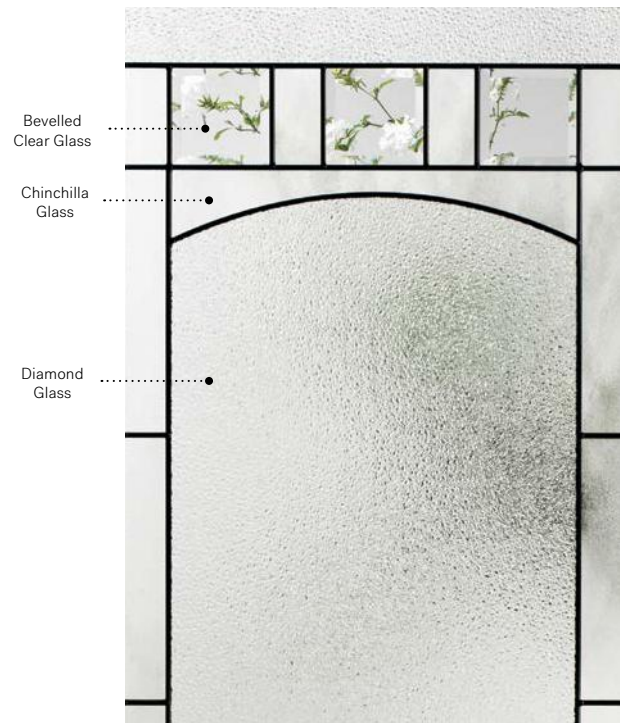

Frames 8"×36"
Contemporary 10-386-010-002
Novapvc 10-386-010-001

Bistro

Orleans steel door p.19. Bistro 22" x 48" doorglass p.65.

Bistro

With its arched central piece crowned by bevelled clear glass, Bistro offers a consistently classic and natural look. Bistro will rejuvenate any exterior.

Available in custom sizes.

Privacy Level **3/5**
SEMI-PRIVATE

Frames	22" x 64"		22" x 48"		22" x 36"		22" x 17"		22" x 14 7/16"	
	Zinc	Pat.	Zinc	Pat.	Zinc	Pat.	Zinc	Pat.	Zinc	Pat.
Contemporary	10-258-060-010	012	10-258-057-011	013	10-258-050-011	013	10-258-259-011	013	10-258-260-007	009
Novapvc	10-258-060-009	001	10-258-057-010	001	10-258-050-010	001	10-258-259-005	001	10-258-260-006	008
Stainable	10-258-060-011	005	10-258-057-012	005	10-258-050-012	006	10-258-259-008	004	N/A	