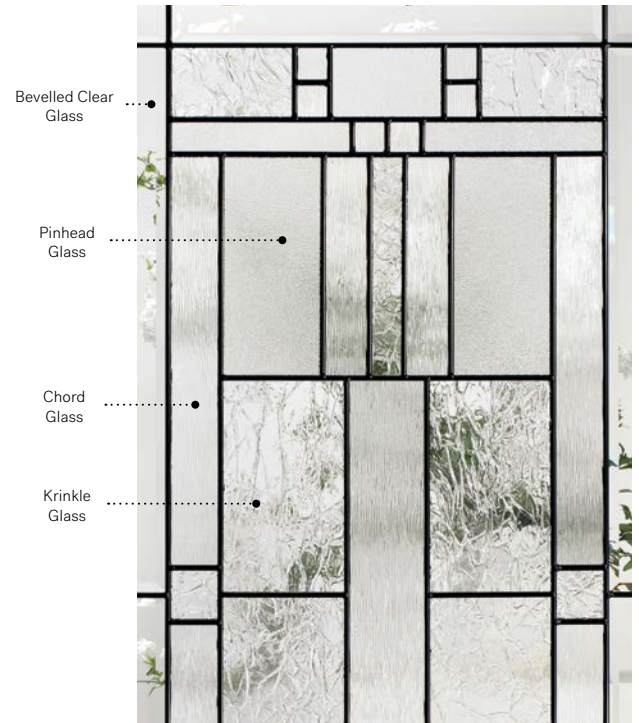

Cachet

Cachet stained glass
for your garage door.

Visit garaga.com/cachet
Details on page 113.

Orleans steel door p.19. Cachet 22" x 48" doorglass p.67.

Cachet

Cachet's Prairie-style design blends four striking textures to make your home stand out. On sunny days, enjoy a dazzling light effect in your entryway.

Available in custom sizes.

Privacy Level **3/5**
SEMI-PRIVATE

Frames	22" × 64"			22" × 48"			22" × 36"			22" × 17"			22" × 14 7/16"		
	Zinc	Pat.		Zinc	Pat.		Zinc	Pat.	Zinc	Pat.		Zinc	Pat.		
Contemporary	10-230-060-013	014		10-230-057-024	025		10-230-050-024	025		10-230-259-010	011	10-230-260-010	011		
Novapvc	10-230-060-002	001		10-230-057-003	001		10-230-050-003	001		10-230-259-002	001	10-230-260-001	002		
Stainable	10-230-060-005	011		10-230-057-005	006		10-230-050-005	006		10-230-259-007	006	N/A			

Celeste

Orleans steel door with Prestige Mouldings p.19. Celeste 22" x 48" doorglass with 8" x 48" sidelite p.69.

Celeste

Celeste juxtaposes different types of glass within its patina coming, creating a delicate geometric pattern with a refined and balanced light effect.