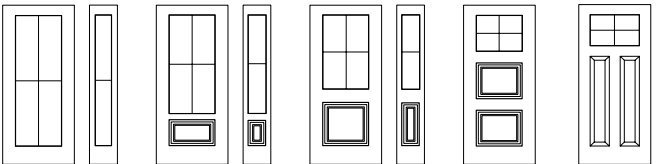

Distinction Grill

13 7/8" x 79" 14" x 64" 22" x 64"
20" x 64"
7" x 64"
22" x 64"
20" x 64"
22" x 80"
20" x 80"
22" x 48"
8" x 48"
22" x 36"
8" x 36"
22" x 17"
22" x 14 7/16"
22" x 9"
Murano

Classic Grill