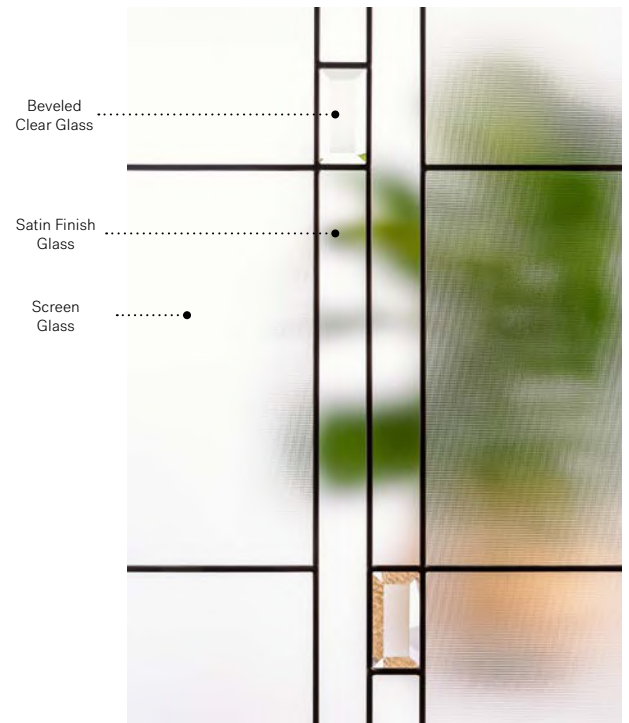

Arima

Soho steel door p.17. Arima 22" x 48" doorglass p.63. Clear glass transom.

Arima

Arima is the perfect choice for both 1960s bungalows as well as for classic style homes. This model fits particularly well in entrances with symmetrical composition — a look that can be achieved with carefully placed exterior light fixtures or with some well chosen decorative objects.