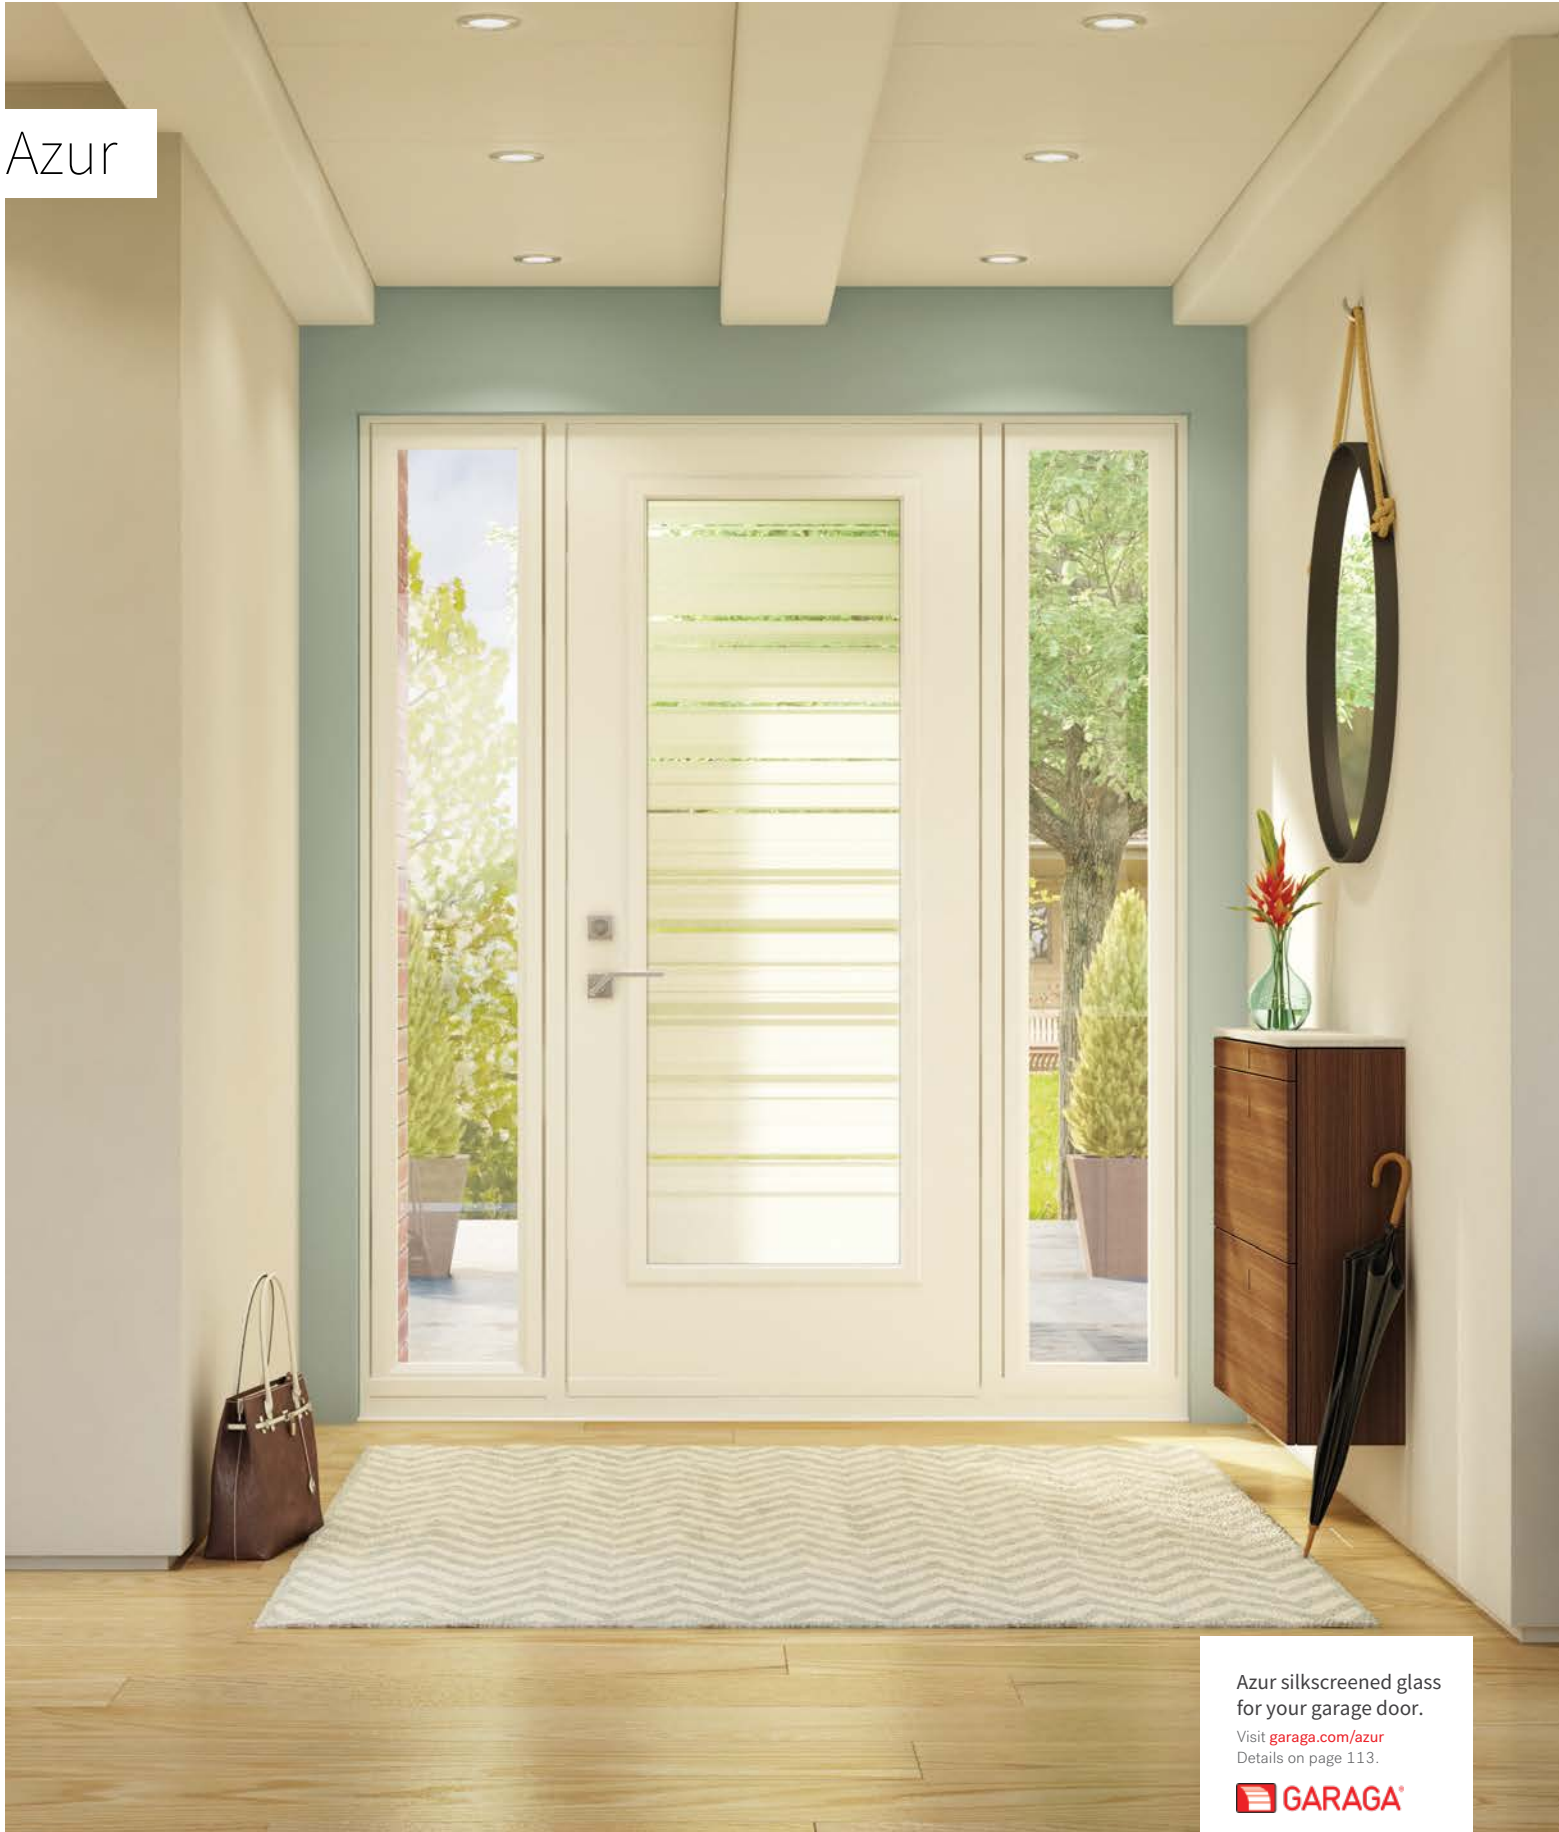

Azur

Azur silkscreened glass
for your garage door.

Visit garaga.com/azur
Details on page 113.

Uno steel door. Azur 22" x 64" doorglass p.33. Clear glass 13 3/8" x 79" sidelites.