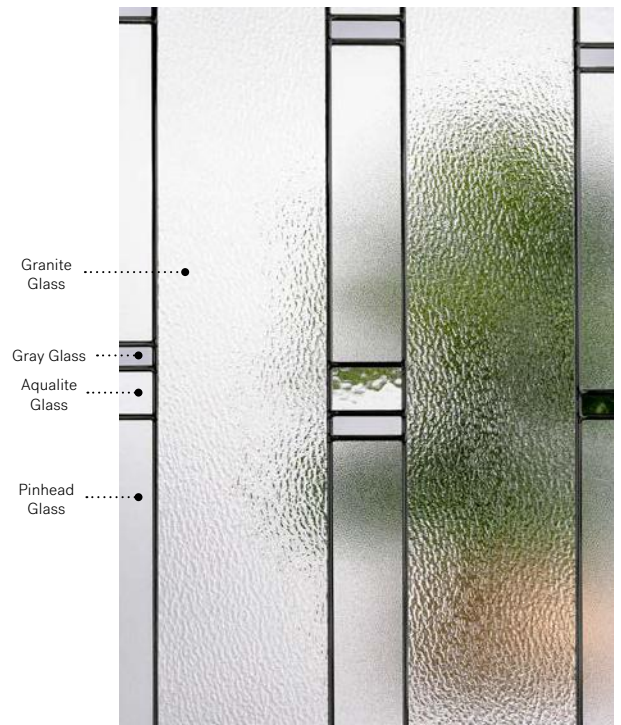

Ophir

Borrowing design cues from Craftsman style Stained Glass, this unique model is a perfect match with rich and classic stone houses. With its bold mix of strong textures punctuated by gray glass inserts, Ophir will be the centerpiece of your homes facade.

Stained Glass: Aqualite glass, gray glass, Granite glass and Pinhead glass.
Caming: Zinc or patina.
Frames: Contemporary or Novapvc.
Sidelites and transom: Looks great accompanied by Pinhead glass.
Available in custom sizes.

Privacy Level **4/5**
PRIVATE

Frames 22" x 64"
Contemporary 10-388-060
Novapvc 10-388-060

Zinc Pat.
002 005
001 004

Frames 22" x 48"
Contemporary 10-388-057
Novapvc 10-388-057

Zinc Pat.
002 005
001 004

Frames 22" x 36"
Contemporary 10-388-050
Novapvc 10-388-050

Zinc Pat.
002 005
001 004

Frames 22" x 17"
Contemporary 10-388-259
Novapvc 10-388-259

Zinc Pat.
002 005
001 004

Frames 22" x 14 7/16"
Contemporary 10-388-260
Novapvc 10-388-260

Zinc Pat.
002 004
001 003

Frames 7" x 64"
Contemporary 10-388-005
Novapvc 10-388-005

Zinc Pat.
002 005
001 004

Frames 8" x 48"
Contemporary 10-388-017
Novapvc 10-388-017

Zinc Pat.
002 004
001 003

Frames 8" x 36"
Contemporary 10-388-010
Novapvc 10-388-010

Zinc Pat.
002 005
001 004