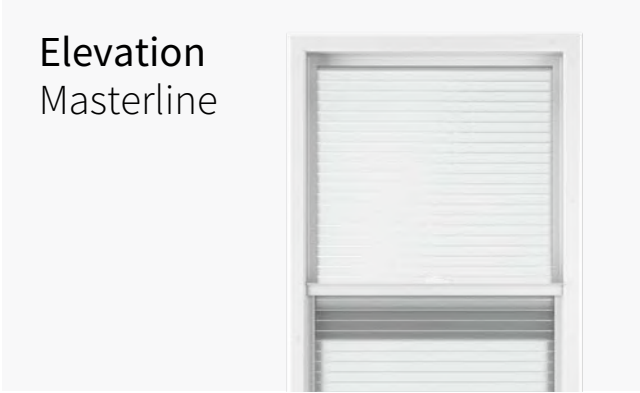

Elevation Masterline