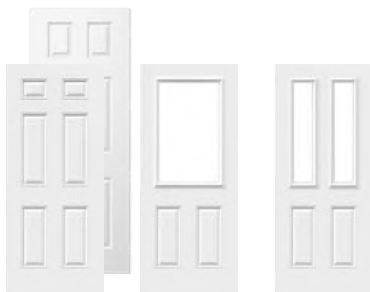

Available Options

79" Door
95" Door

79" Door
22" x 36"
doorlite

79" Door
8" x 36"
doorlites