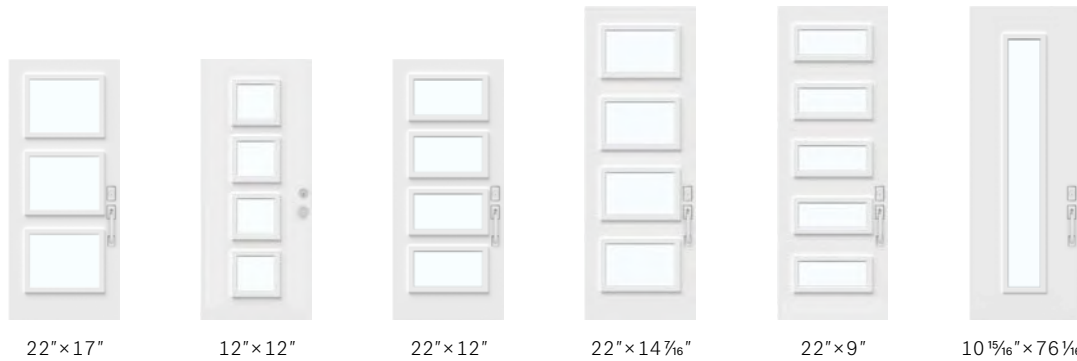

08-079-

Add this prefix to the codes below

Frames	22"×17"		12"×12"		22"×12"		22"×14 1/16"		22"×9"		10 15/16"×76 1/16"	
	Contemp.	Novapvc	Contemp.	Novapvc	Contemp.	Novapvc	Contemp.	Novapvc	Contemp.	Contemp.	Novapvc	Novapvc
Soft	259-116	259-114	216-063	216-061	053-046	On demand	260-063	On demand	210-064	N/A	N/A	N/A
Fluid*	259-119 ↔	259-117 ↔	216-066 ↔	216-064 ↔	053-050 ↔	On demand	260-066 ↔	On demand	N/A	N/A	N/A	N/A
Masterline*	259-045 ↔	259-046 ↔	216-027 ↔	216-028 ↔	053-001 ↔	On demand	260-039 ↔	On demand	210-039 ↔	N/A	N/A	N/A
Sandblasted	259-033	259-012	216-012	216-017	053-007	On demand	260-027	On demand	210-033	211-029	N/A	N/A
Satin	259-062	259-024	216-001	216-025	053-002	On demand	On demand	On demand	N/A	211-028	N/A	N/A
Pinhead	259-085	259-008	216-037	216-024	053-004	On demand	260-051	On demand	210-050	N/A	N/A	N/A
Screen	259-038	259-052	216-029	216-032	053-003	On demand	260-041	On demand	210-048	N/A	N/A	N/A
Chinchilla	259-035	259-049	216-018	216-020	053-006	On demand	260-044	On demand	210-051	N/A	N/A	N/A