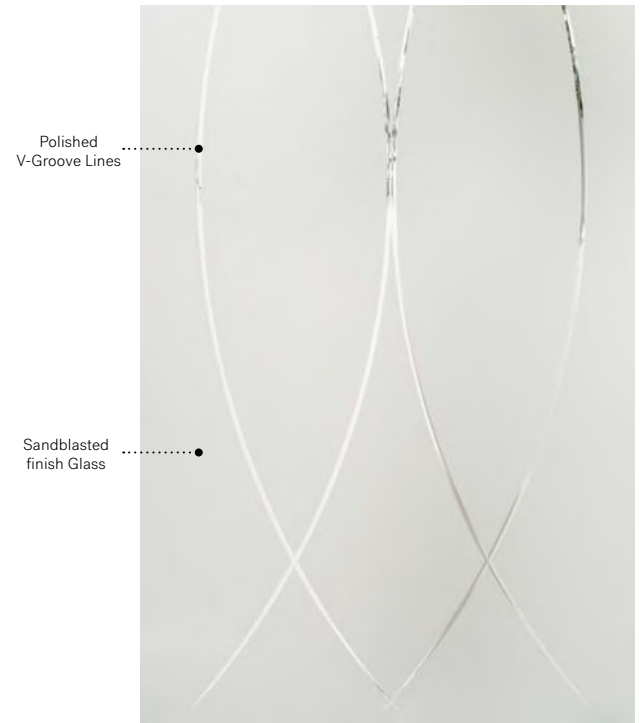

Verso

Soho steel door p.17. Verso 22" x 48" doorglass p.93.

Verso

With its simple and elegant intersecting lines, Verso is a timeless homage to the art of glass cutting.

V-Groove: Polished V-Groove lines on Sandblasted finish glass.
Frames: Contemporary, Novapvc or Stainable.
Sidelites and transom: Looks great accompanied by Sandblasted finish glass.
 Available in custom sizes.

Winchester

Orleans steel door p.19. Winchester 22" x 48" doorglass p.95. Satin finish glass transom.

Winchester

Classic style doorglass in its simplest form. Sleek and balanced, Winchester offers a rich, contrasting mix of Clear and Satin finish glass with black patina coming. With its elegant beveled clear glass border, Winchester provides both privacy and visibility.