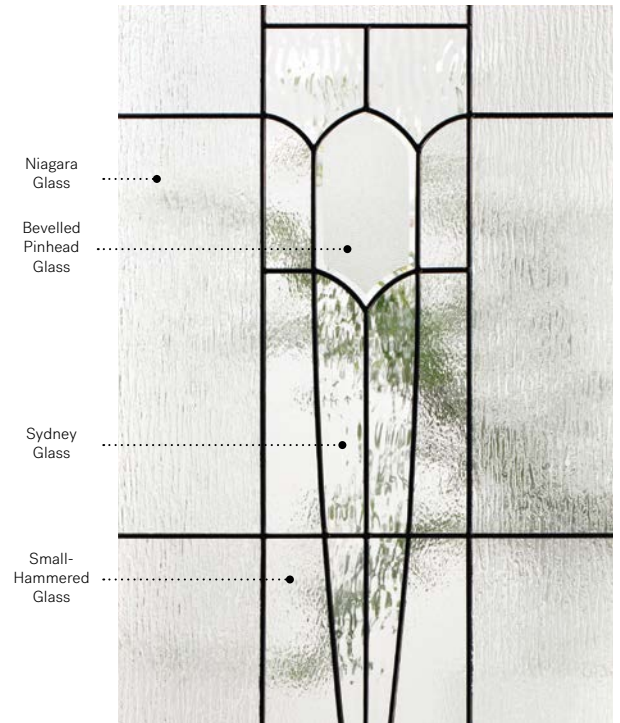

Mistral

Orleans steel door p.19. Mistral 22"×48" doorglass p.82.

Mistral

A nod to Art Nouveau illustrations, Mistral is a tableau of simple, slender shapes.

Stained glass : Niagara glass, Sydney glass, bevelled Pinhead glass and Small-hammered glass.

Caming : Zinc or Patina.

Frames : Novapvc or Stainable.

Sidelites and transom : Looks great accompanied by Niagara glass.

Available in custom sizes.

Privacy Level **3/5**
SEMI-PRIVATE

Frames 22" x 64"

Novapvc	10-310-060	Zinc	Pat.
Stainable	10-310-060	006	001
		009	005