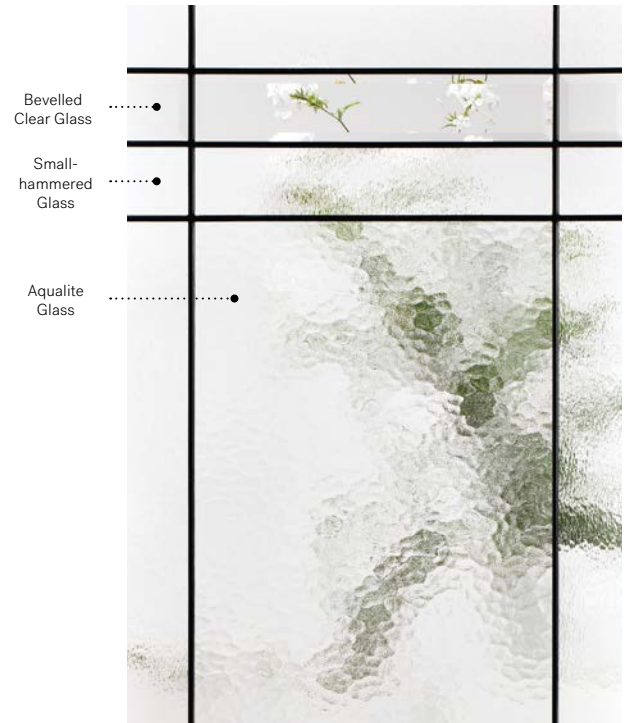

Available in custom sizes.

Privacy Level **3/5**
SEMI-PRIVATE

Frames	22" × 64"			22" × 48"			22" × 36"			22" × 17"			22" × 14 7/16"		
	Zinc	Pat.		Zinc	Pat.		Zinc	Pat.	Zinc	Pat.		Zinc	Pat.		
Contemporary	10-230-060-013	014		10-230-057-024	025		10-230-050-024	025		10-230-259-010	011	10-230-260-010	011		
Novapvc	10-230-060-002	001		10-230-057-003	001		10-230-050-003	001		10-230-259-002	001	10-230-260-001	002		
Stainable	10-230-060-005	011		10-230-057-005	006		10-230-050-005	006		10-230-259-007	006	N/A			

Celeste

Orleans steel door with Prestige Mouldings p.19. Celeste 22" x 48" doorglass with 8" x 48" sidelite p.69.

Celeste

Celeste juxtaposes different types of glass within its patina coming, creating a delicate geometric pattern with a refined and balanced light effect.

Stained glass: Bevelled clear glass, Small-hammered glass and Aqualite glass.

Coming: Patina.

Frames: Contemporary, Novapvc or Stainable.

Sidelites and transom: Looks great accompanied by Clear glass.

Available in custom sizes.