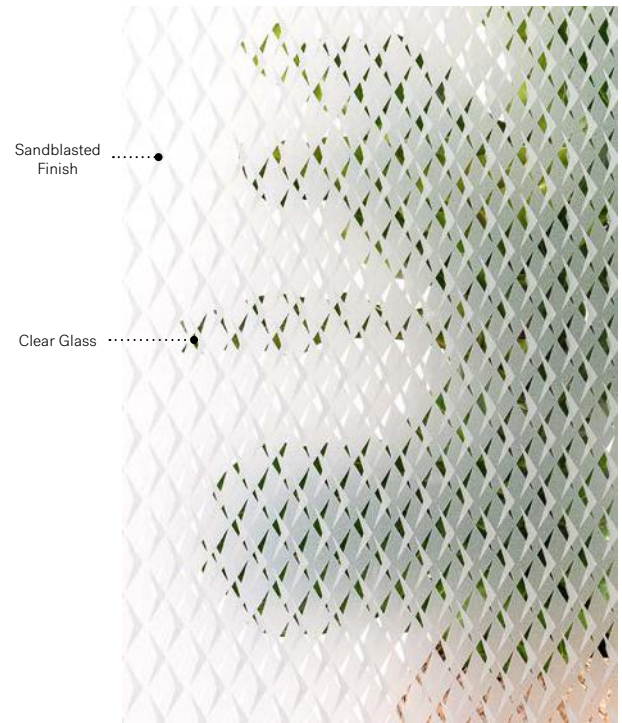

- Silkscreened glass:** Sandblasted finish on clear glass.
- Frames:** Contemporary or Novapvc.
- Orientation:** Available in left and right versions as seen from outside.
- Sidelites and transom:** Looks great accompanied by Sandblasted finish or Clear glass.

Versum

Uno steel door. Versum 22" x 12" (4x) doorglass p.57. Clear glass sidelites, custom size.

Versum

With its sharp, dual-layered geometric pattern, Versum will be the focal point of your entrance's design scheme. When paired with rich colors and bold furniture, Versum is a lively addition to a retro style decor.

Silkscreened glass: Dual layered Sandblasted finish on clear glass.

Frames: Contemporary or Novapvc.

Sidelites and transom: Looks great accompanied by Sandblasted finish or Clear glass.

Privacy Level **3/5**
SEMI-PRIVATE