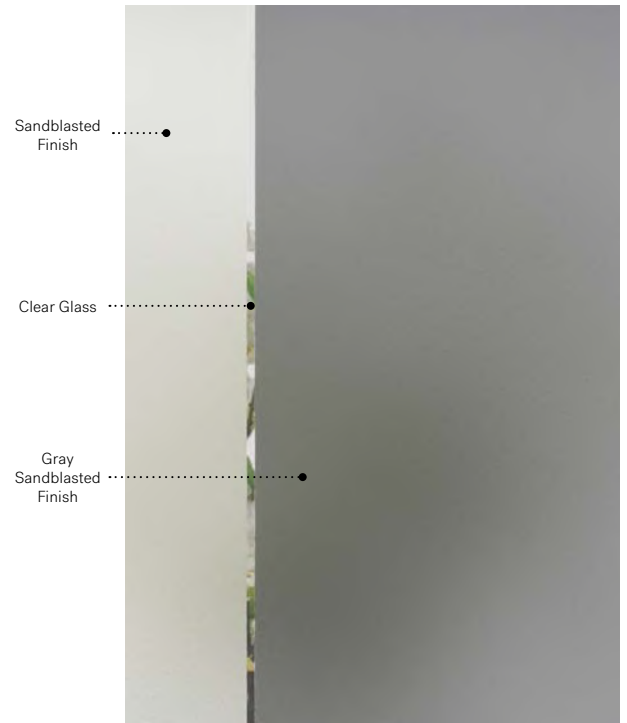

Nuando

Simple and minimalist, Nuando stands out with its gray sandblasted finish glass. This window matches the asymmetrical arrangement of windows and volumes on contemporary-style houses. Available in right or left versions.

Silkscreened glass: Gray sandblasted finish, white sandblasted finish and a clear glass line.

Frames: Contemporary or Novapvc.

Orientation: Available in left and right versions as seen from outside.

Sidelites and transom: Looks great accompanied by Sandblasted finish glass.

Privacy Level **4/5**
PRIVATE