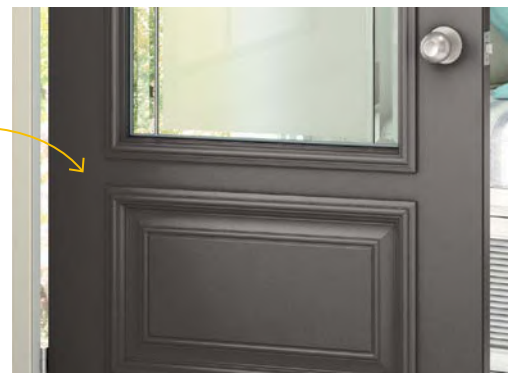

Suggested frame profile
Georgian

Dimensions
31 3/4", 33 3/4", 35 3/4" x 79"
31 3/4", 33 3/4", 35 3/4" x 84"

79" Door
79" Door 22" x 17" doorlite

Even more detail!

Prestige Mouldings

Add character and detail to your door — both outside and inside. Easy to install aluminum moulding. Available for the Prestige Collection steel doors.