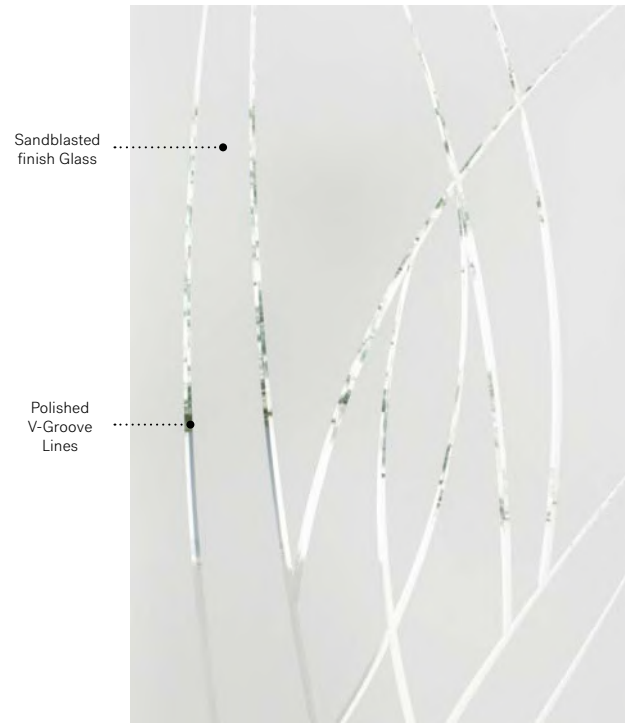

Alys

Alys' V-Groove design suggests motion and is at once natural and abstract, bringing your entryway to life with its dynamic composition.

V-Groove: Polished V-Groove lines on Sandblasted finish glass.

Frames: Contemporary, Novapvc or Stainable.

Sidelites and transom: Looks great accompanied by Sandblasted finish glass.

Available in custom sizes.

Privacy Level

4/5
PRIVATE

Frames	22"×64"	22"×48"	22"×36"	22"×17"	22"×14 7/16"	22"×9"
Contemporary	06-322-060-007	06-322-057-009	06-322-050-011	06-322-259-007	06-322-260-006	06-322-210-006
Novapvc	06-322-060-001	06-322-057-001	06-322-050-001	06-322-259-001	06-322-260-001	06-322-210-001
Stainable	06-322-060-003	06-322-057-003	06-322-050-003	06-322-259-002	N/A	06-322-210-003

Frames	7"×64"	8"×48"	8"×36"	13 7/8"×79" Tip-to-tip
Contemporary	06-322-005-008	06-322-017-009	06-322-010-009	06-322-211-001
Novapvc	06-322-005-001	06-322-017-001	06-322-010-001	
Stainable	06-322-005-003	06-322-017-003	06-322-010-003