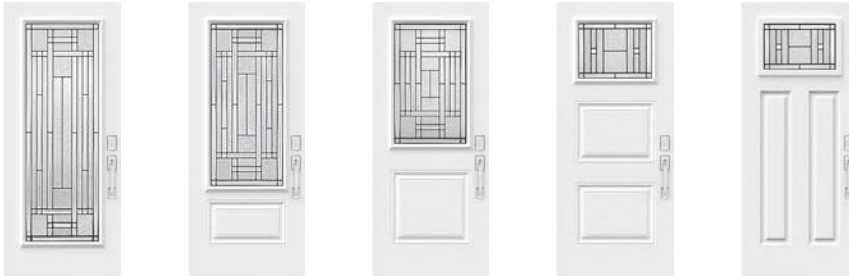

Frames	22" x 64"	22" x 48"	22" x 36"	22" x 17"	22" x 14 7/16"
	Zinc | Pat.	Zinc | Pat.	Zinc | Pat.	Zinc | Pat.	Zinc | Pat.
Contemporary	10-261-060 | 008 | 010	10-261-057 | 009 | 011	10-261-050 | 009 | 011	10-261-259 | 006 | 008	10-261-260 | 007 | 009
Novapvc	10-261-060 | 007 | 001	10-261-057 | 007 | 001	10-261-050 | 007 | 001	10-261-259 | 005 | 001	10-261-260 | 006 | 001