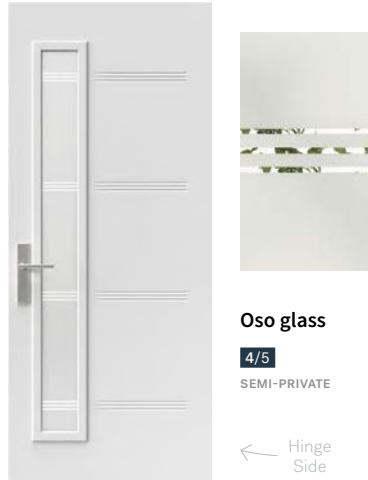

Era Embossment