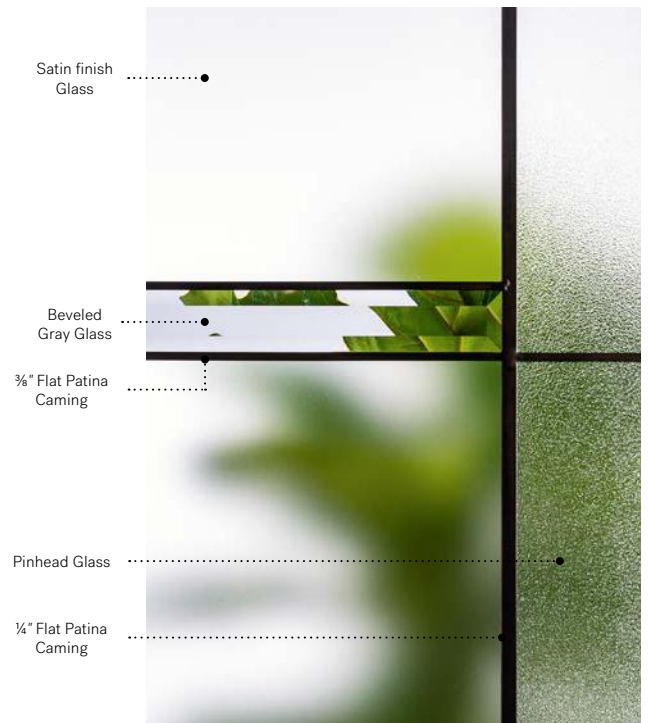

Belmont

Belmont is a Stained Glass model with an urban look designed for today's architectural styles. Its minimalist, asymmetrical composition of flat black patina coming and Satin finish glass fits perfectly with the volumes and materials found in the architecture of contemporary houses. Paired with a satin black handle, Belmont's elegance is unrivaled.

Stained Glass: Satin finish glass, beveled gray glass and Pinhead glass.

Caming: 1/2" wide flat Patina coming and 1/4" wide flat Patina coming.

Frames: Contemporary or Novapvc.

Sidelites and transom: Looks great accompanied by Satin finish glass.

Available in custom sizes.

Privacy Level **3/5**
SEMI-PRIVATE