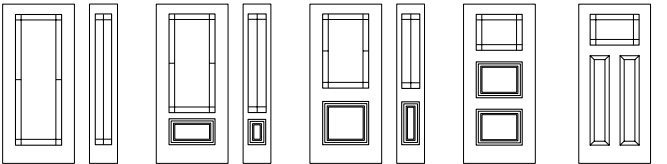

Perimeter Grill

22" x 64"
20" x 64"
7" x 64"
22" x 48"
8" x 48"
22" x 36"
8" x 36"
22" x 17"
22" x 14 7/16"

Custom Configurations

Create a custom configuration with your choice of split, color, and grill profile, in the size that fits your project.