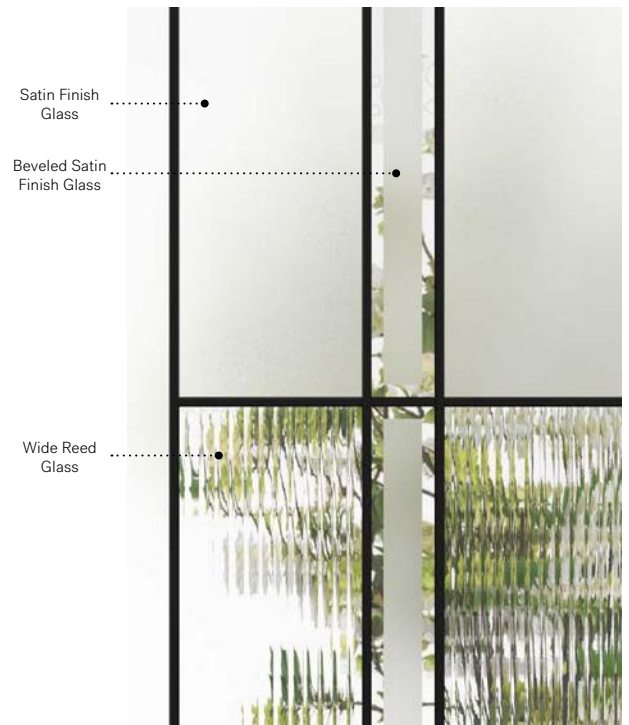

Silkscreened glass: Sandblasted finish on clear glass.
Frames: Contemporary or Novapvc.
Sidelites and transom: Looks great accompanied by Sandblasted finish or Clear glass.

Clear Glass

Sandblasted Finish

Privacy Level **3/5**
SEMI-PRIVATE

						
Frames	22"×64"	22"×48"	22"×36"	7"×64"	8"×48"	8"×36"
Contemporary	07-399-060-005	07-399-057-005	07-399-050-005	07-399-005-005	07-399-017-005	07-399-010-005
Novapvc	07-399-060-001	07-399-057-001	07-399-050-001	07-399-005-001	07-399-017-001	07-399-010-001

Nobel

Uno steel door. Nobel 22" x 64" doorglass p.47. Satin finish glass sidelite.

Nobel

A sophisticated looking stained glass designed for today's architectural styles. This model expresses all its nobility thanks to a bold composition and contrasting textures. Nobel will enhance contemporary or classic style single-family homes.