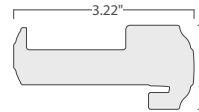

Exterior Entry Door Frame System

Jambs

4-9/16" PA961

6-9/16" PA962

Extension/Moldings

Extension block PA967

Astragal/Mullions

PA965