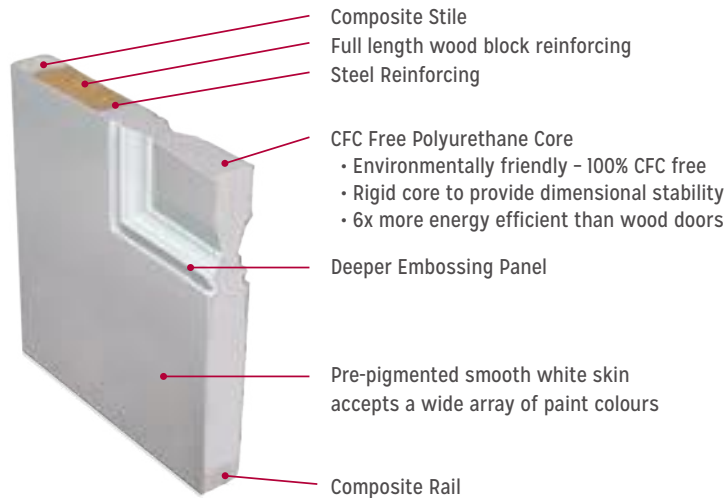

FIBERGLASS

DOOR SLABS

Specifically designed to withstand the harsh Canadian climate.