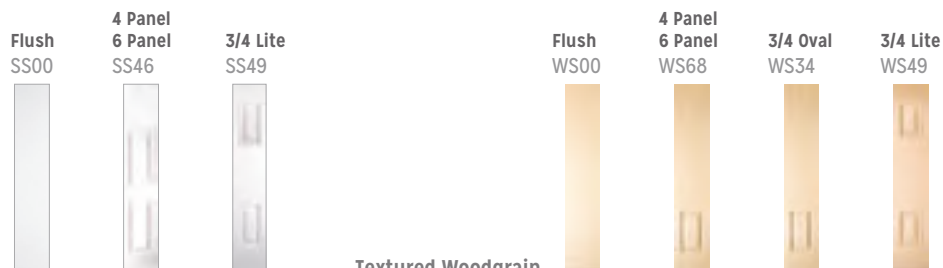

SIDELITES (MATCHING SLABS ARE LISTED)

Smooth White

13 3/4" x 79"	•	•	•
11 3/4" x 79"	•	•	•

Textured Woodgrain

13 3/4" x 79"	•	•	•	•
11 3/4" x 79"	•	•	•	•