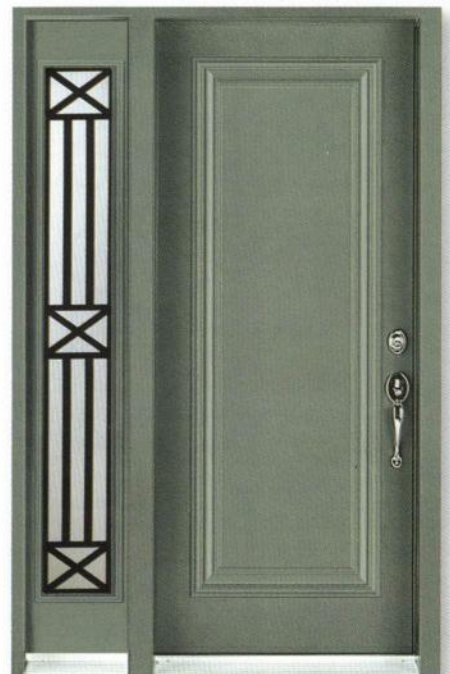

High Definition Decorative Panel

Fishermans Cove 764

Classic Bevel / EXD-2211

Waterdown 764
EXD-2217

Rivermede 764
EXD-2211/2248

Century 764
EXD-2264

Mini Blinds

Blinds