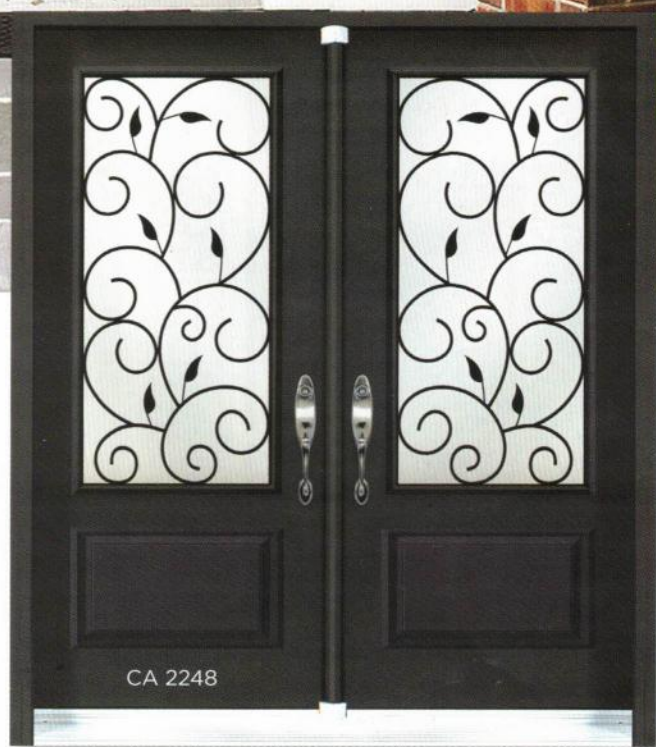

CA 2248

Executive Panels

Decorative panel, urethane insulation, many models available.

When they were introduced on the market 10 years ago, the EXECUTIVE PANEL series sent a shockwave in the steel door industry, and they have become more popular every year since. These "high definition" panels, inspired by the mouldings used on traditional wooden doors, can be used with decorative glass panels, in any number of combinations. Our series of sidelites joined to an EXECUTIVE DOOR can add style to your home.