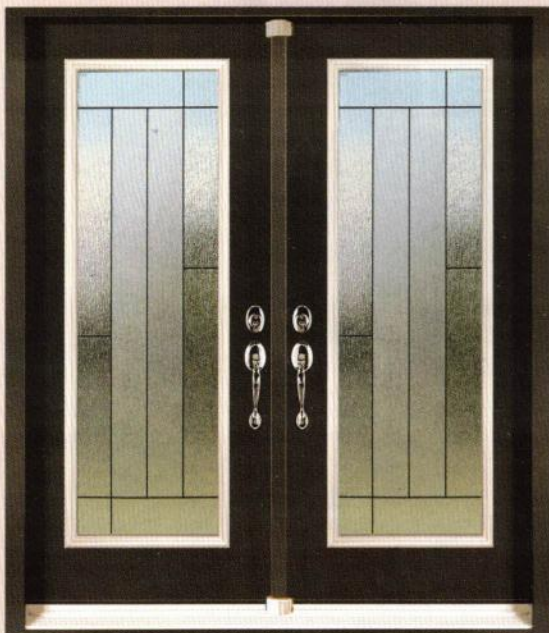

Newcastle

NC 2264